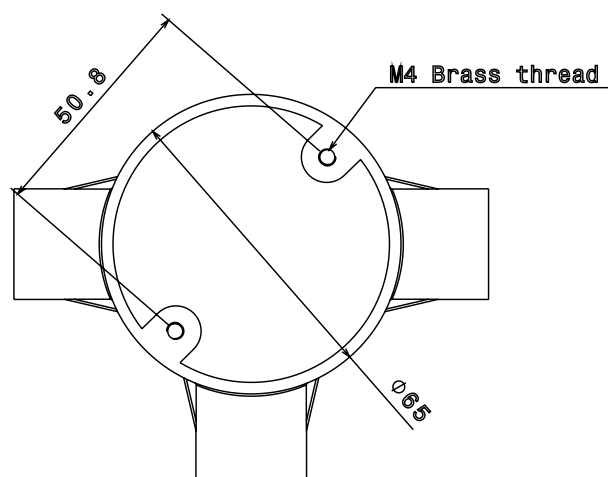

Packed in qty 20

ADDITIONAL NOTES

Manufactured to BS4607 part 1
Product includes 2 x M4 Brass Inserts

Isometric view

Front view

Side view

Top view