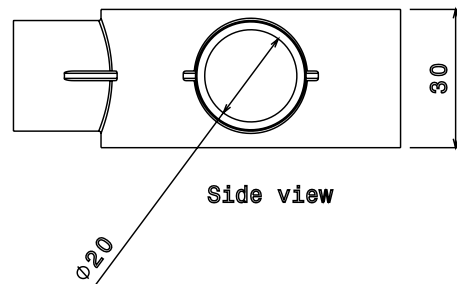

Packed in qty 20

ADDITIONAL NOTES

Manufactured to BS4607 part 1
Product includes 2 x M4 Brass Inserts

Isometric view

Front view

Side view

Top view