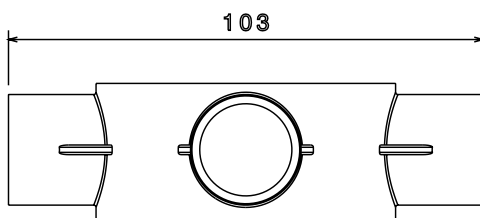

PRODUCT CODE: PB4W
PVC CONDUIT BOX

DESCRIPTION

20mm Tee PVC Conduit Box

FINISH

White

MATERIAL

PVC

PACKAGING

Packed in qty 20

ADDITIONAL NOTES

Manufactured to BS4607 part 1
Product includes 2 x M4 Brass Inserts

Isometric view

Front view

Side view

Top view